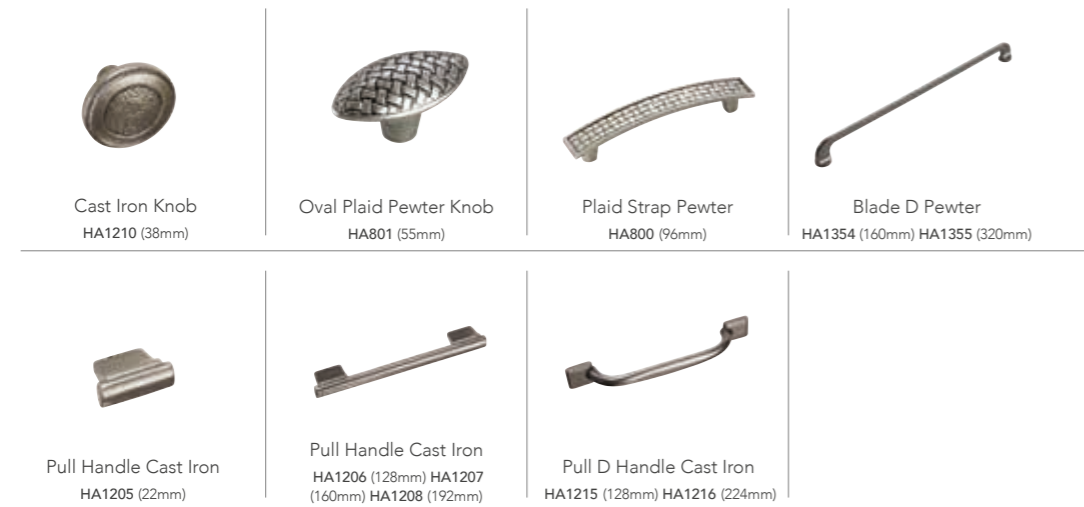

Pewter handles

High quality, antique-style look that adds warmth to any space