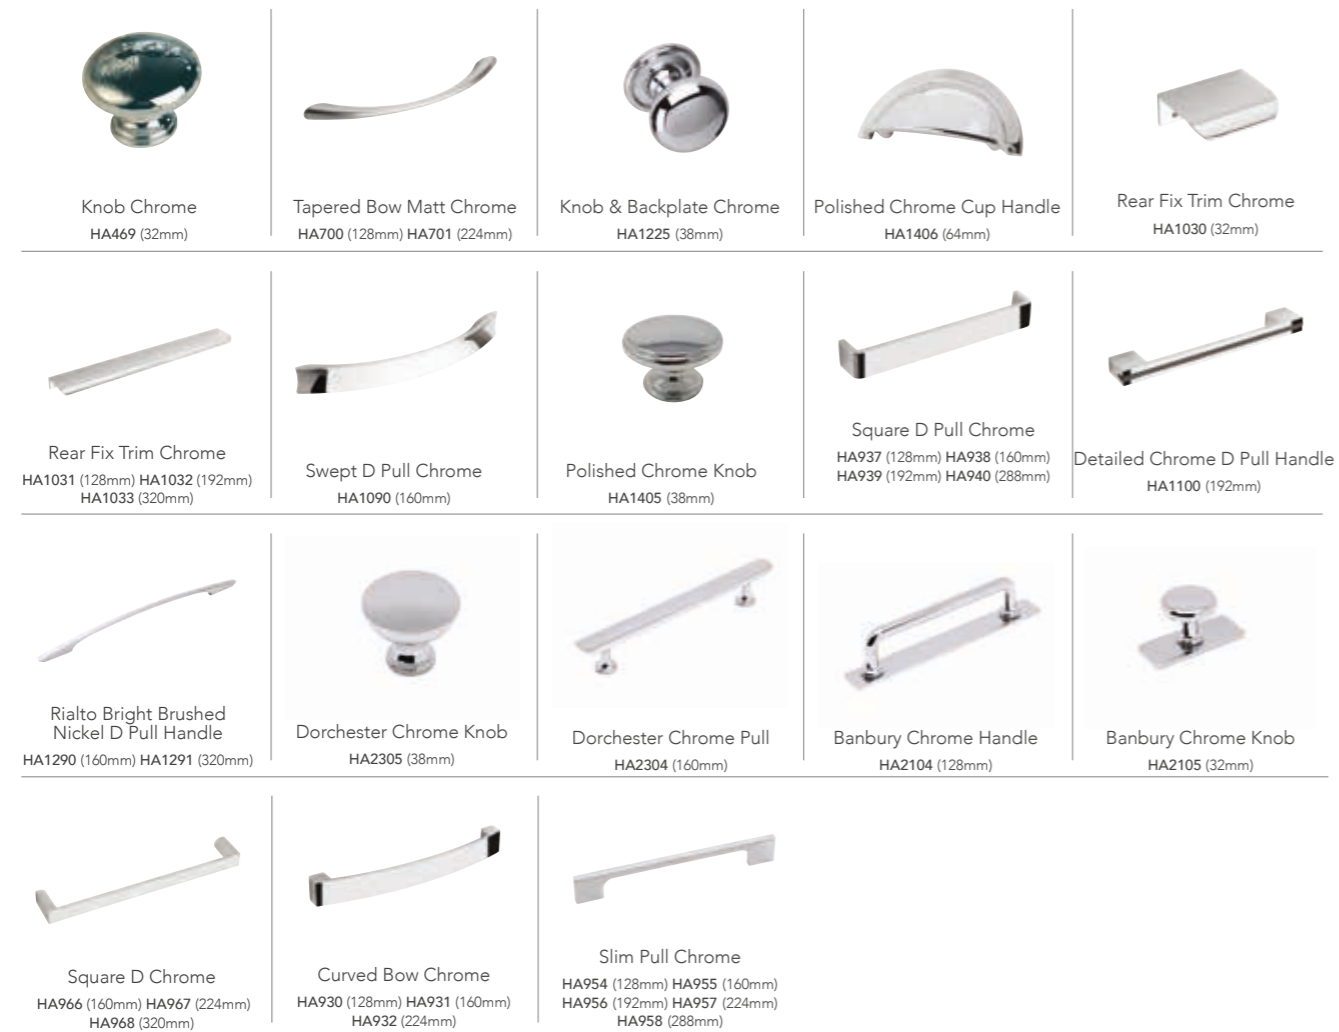

## Gold, bronze, brass and copper handles

A fantastic heritage collection bringing warmth and style

 Brushed Brass Knob HA1401 (38mm)	 Brushed Brass Cup Handle HA1402 (64mm)	 Scoop D Satin Brushed Gold Handle HA1345 (180mm) HA1346 (320mm)	 Blade D Satin Brushed Gold Handle HA1350 (160mm) HA1351 (320mm)	 Calgary Brushed Satin Brass Knob HA2203 (35mm)
 Dorchester Brushed Satin Brass Knob HA2303 (38mm)	 Dorchester Brushed Satin Brass Pull Handle HA2302 (160mm)	 Banbury Brushed Satin Brass Knob HA2103 (32mm)	 Brushed Satin Brass Pull Handle HA2102 (128mm)	 Calgary Brushed Satin Brass Cup Handle HA2202 (128mm)
 Parol Rose Gold D Handle HA1900 (160mm)	 Knurled Brass Boss Handle HA1704 (160mm)	 Knurled Brass T-bar HA1703 (60mm)	 Knurled Brass Knob HA1700 (17mm)	 Knurled Brass Bar Handle HA1701 (160mm) HA1702 (320mm)
 Flint D Satin Brushed Gold Handle HA1360 (160mm)	 Matt Brass Ribbed D Handle HA1901 (160mm)	 Brushed Antique Copper D Handle HA1392 (160mm)	 Brushed Antique Copper Knob HA2000 (35mm)	
 Antique Copper Knob HA1330 (38mm)	 Antique Copper D Handle HA1331 (96mm)	 Antique Copper Cup Handle HA1332 (64mm)	 Antique Copper D Handle HA1335 (128mm) HA1336 (160mm)	 Antique Copper Bow Handle HA1340 (128mm) HA1341 (160mm)
 Dorchester American Copper Pull Handle HA2300 (160mm)	 Dorchester American Copper Knob HA2301 (38mm)	 Calgary American Bronze Knob HA2201 (35mm)	 Calgary American Bronze Cup Handle HA2200 (128mm)	 Banbury Brushed American Bronze Pull Handle HA2100 (128mm)
 Banbury Brushed American Bronze Knob HA2101 (32mm)	 American Copper Square D Handle HA1384 (160mm)	 American Copper Bridge Handle HA1385 (160mm)	 American Copper Bow Handle HA1386 (160mm)	

## Chrome handles

Stylish and sophisticated chrome handles