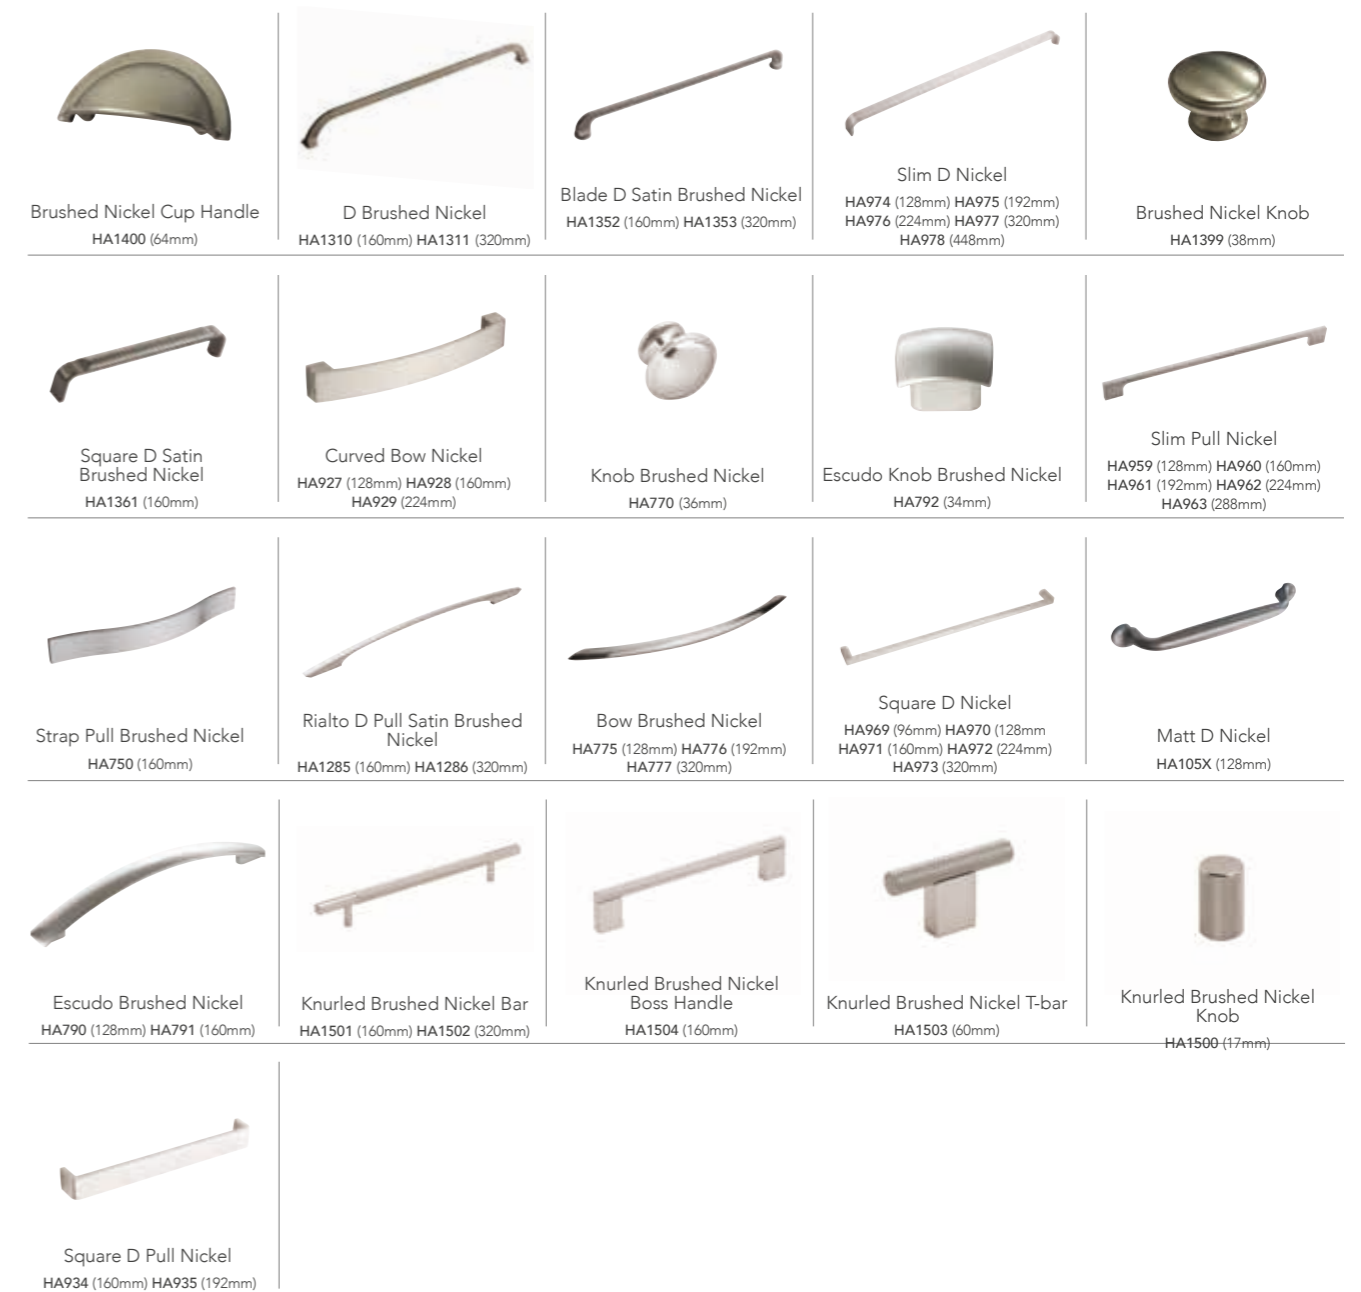

## Gold, bronze, brass and copper handles

A fantastic heritage collection bringing warmth and style

 Brushed Brass Knob HA1401 (38mm)	 Brushed Brass Cup Handle HA1402 (64mm)	 Scoop D Satin Brushed Gold Handle HA1345 (180mm) HA1346 (320mm)	 Blade D Satin Brushed Gold Handle HA1350 (160mm) HA1351 (320mm)	 Calgary Brushed Satin Brass Knob HA2203 (35mm)
 Dorchester Brushed Satin Brass Knob HA2303 (38mm)	 Dorchester Brushed Satin Brass Pull Handle HA2302 (160mm)	 Banbury Brushed Satin Brass Knob HA2103 (32mm)	 Brushed Satin Brass Pull Handle HA2102 (128mm)	 Calgary Brushed Satin Brass Cup Handle HA2202 (128mm)
 Parol Rose Gold D Handle HA1900 (160mm)	 Knurled Brass Boss Handle HA1704 (160mm)	 Knurled Brass T-bar HA1703 (60mm)	 Knurled Brass Knob HA1700 (17mm)	 Knurled Brass Bar Handle HA1701 (160mm) HA1702 (320mm)
 Flint D Satin Brushed Gold Handle HA1360 (160mm)	 Matt Brass Ribbed D Handle HA1901 (160mm)	 Brushed Antique Copper D Handle HA1392 (160mm)	 Brushed Antique Copper Knob HA2000 (35mm)	
 Antique Copper Knob HA1330 (38mm)	 Antique Copper D Handle HA1331 (96mm)	 Antique Copper Cup Handle HA1332 (64mm)	 Antique Copper D Handle HA1335 (128mm) HA1336 (160mm)	 Antique Copper Bow Handle HA1340 (128mm) HA1341 (160mm)
 Dorchester American Copper Pull Handle HA2300 (160mm)	 Dorchester American Copper Knob HA2301 (38mm)	 Calgary American Bronze Knob HA2201 (35mm)	 Calgary American Bronze Cup Handle HA2200 (128mm)	 Banbury Brushed American Bronze Pull Handle HA2100 (128mm)
 Banbury Brushed American Bronze Knob HA2101 (32mm)	 American Copper Square D Handle HA1384 (160mm)	 American Copper Bridge Handle HA1385 (160mm)	 American Copper Bow Handle HA1386 (160mm)	

## Pewter handles

High quality, antique-style look that adds warmth to any space

## Chrome handles

Stylish and sophisticated chrome handles

## Nickel handles

Add a sleek and stylish touch with a choice of nickel finished handles